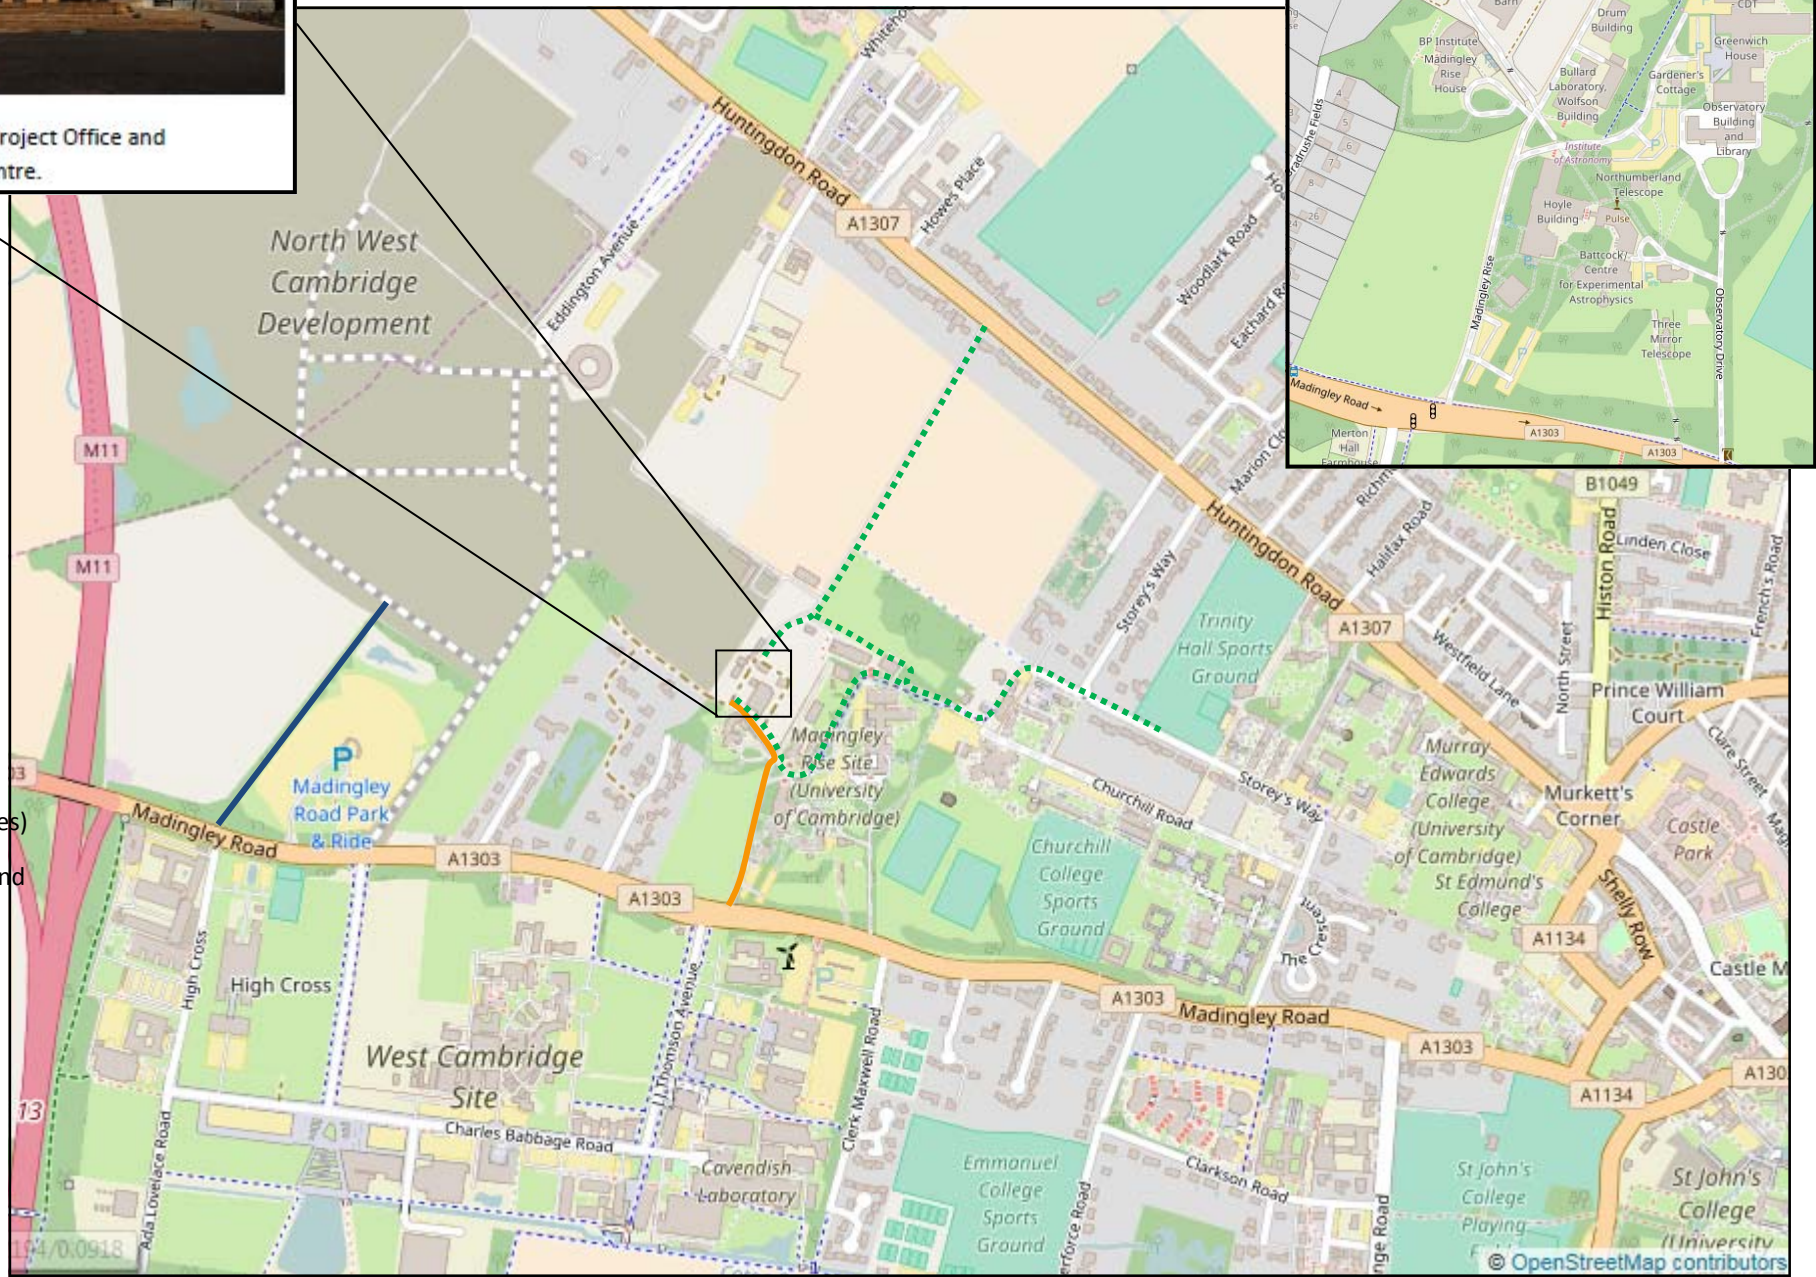

Gravel Hill Farm – NWCD Project Office and Temporary Community Centre.

- Construction site
- Project Office (vehicles)
- Project Office (foot and cycles)